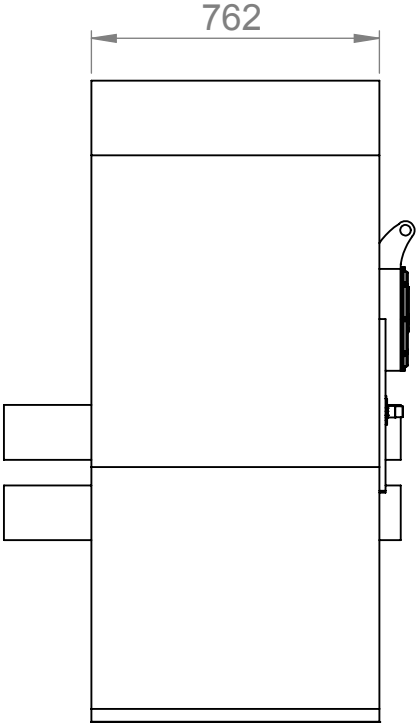

# CTR00-30

model	CTR00-30
date	15/04/2014
G.C.A	12.920 cm <sup>2</sup>
weight	1.780 Kgs
belt	30" ( 762 mm )
drawing n°	plz-ctr0030d2014