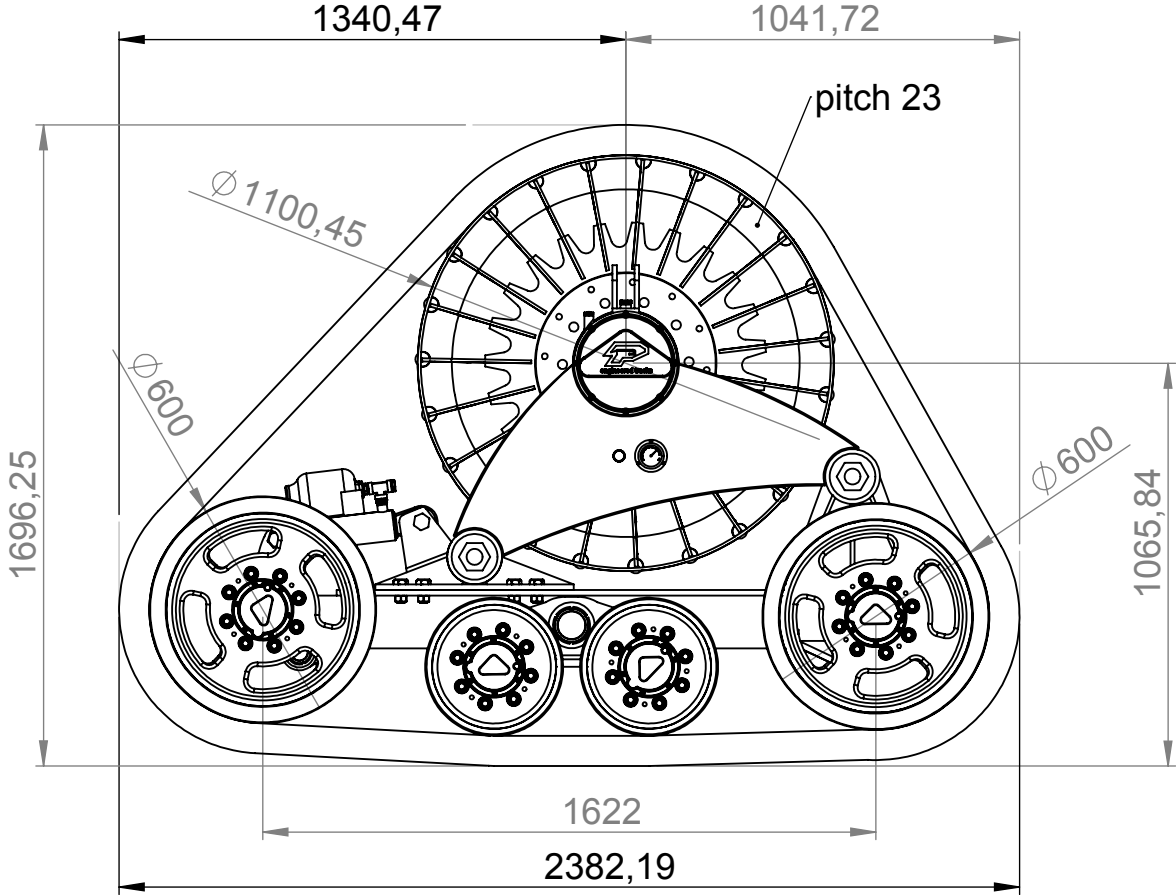

# CTR00-30

model	CTR00-30
date	15/04/2014
G.C.A	12.920 cm <sup>2</sup>
weight	1.780 Kgs
belt	30" ( 762 mm )
drawing n°	plz-ctr0030d2014